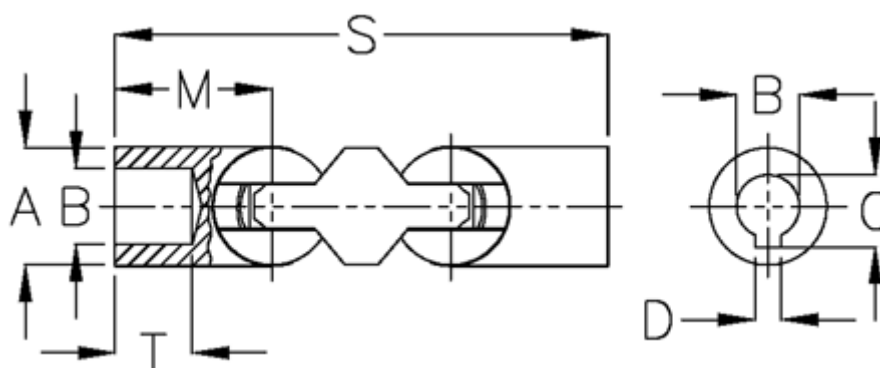

Article number: 07890303

Description: Ball joint, double 0.890.303
0.890.303

Measures

A	= 90
B H7	= 60
C	= 64.4
D	= 18
M	= 130.0
s	= 362
T	= 70